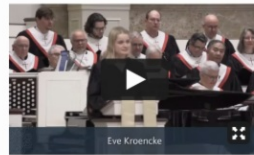

Eve Kroencke