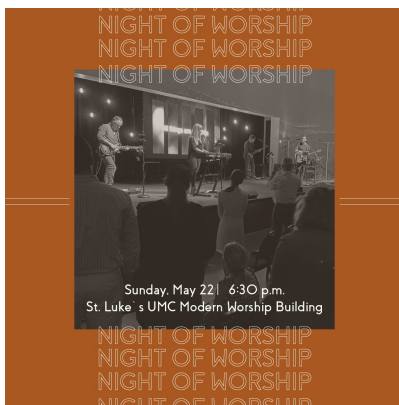

Next Steps

Starting Point | This Sunday, May 15 | 12-3:30 p.m.

If you are relatively new to St. Luke's or are curious to learn more about next steps to grow spiritually, Starting Point is for you. Starting Point is a class designed to jumpstart our spiritual journeys, transforming our hearts, our relationships, and our city. Contact [Sarah Butler](#) to learn more.

Are you an empty-nester? Looking for Sunday School with a twist? Tonight is Midweek Gathering | 7 p.m. | ES309

Join a gathering of folks who want to grow in faith, serve together, and to create new friendships in this season of life. Volunteer facilitators lead faithful discussions during these Wednesday evening meetings. Contact [Claire McShane](#).
Meets 2nd and 4th Wednesday of each month.

More Ways to Pray & Worship

May 22 | 6:30 p.m. Night of Worship with *branches*! Modern Worship Building

Join Rev. Colin Bagby and *branches*' new worship leader, Carrie Lelsz for an evening of prayer, singing, Communion, and connection. Invite someone who needs some encouragement right now — a friend or family member, a coworker, or neighbor. It will be an incredible time together.

Pray for Ukraine- Every Day

We invite you to pause wherever you are from 12-12:15 p.m. each day and join St. Luke's pastors in praying for the people of Ukraine. [Download the Prayer Guide](#).

Mid-week Prayer Meeting Wednesdays at Noon | Chapel Parlor

Join in this time of prayer for our world, our community, and the needs of our church. Open to all who need prayer or wish to pray for others.